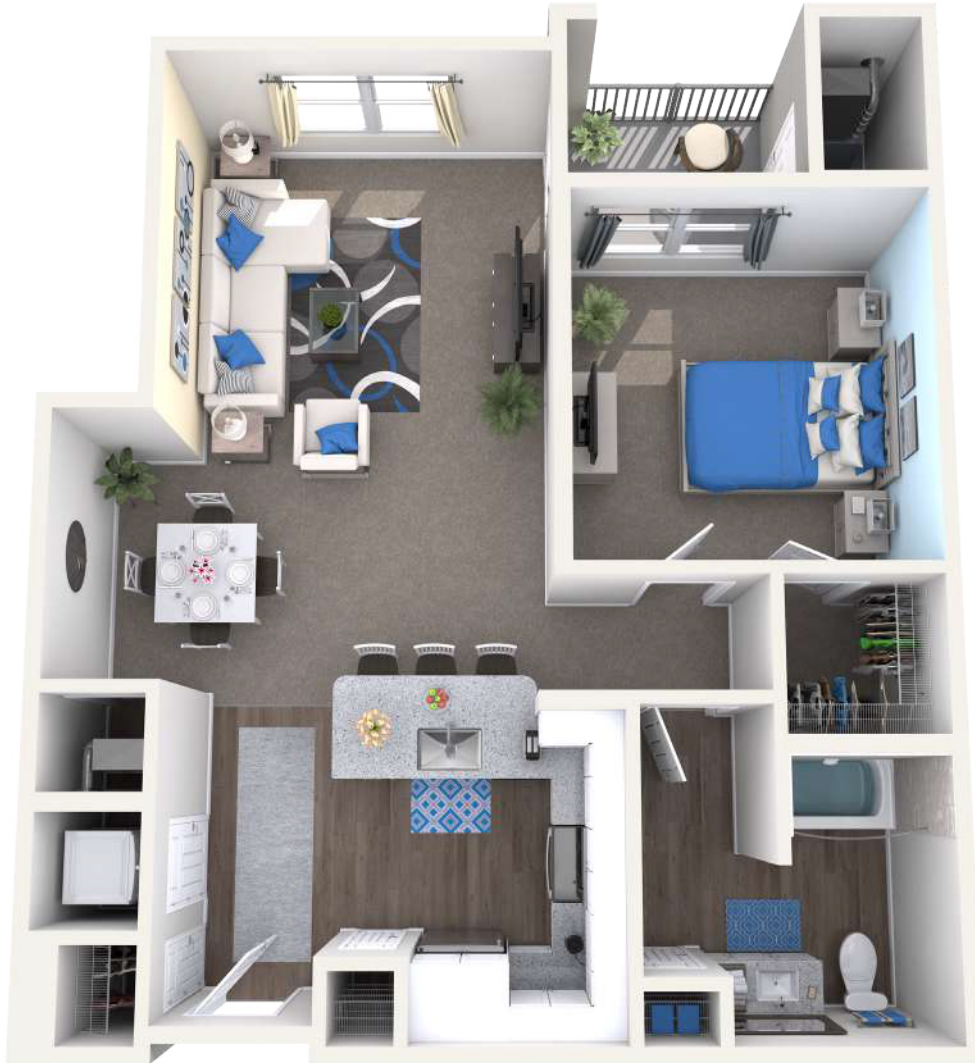

# Crescent

1 BED / 1 BATH

# 788

SQ. FT.

10107 Ancora Circle | Orlando, FL 32821

[www.ancoraapartments.com](http://www.ancoraapartments.com)

*Floorplans are artist's rendering. All dimensions are approximate. Actual product and specifications may vary in dimension or detail. Not all features are available in every apartment. Prices and availability are subject to change. Please see a representative for details.*